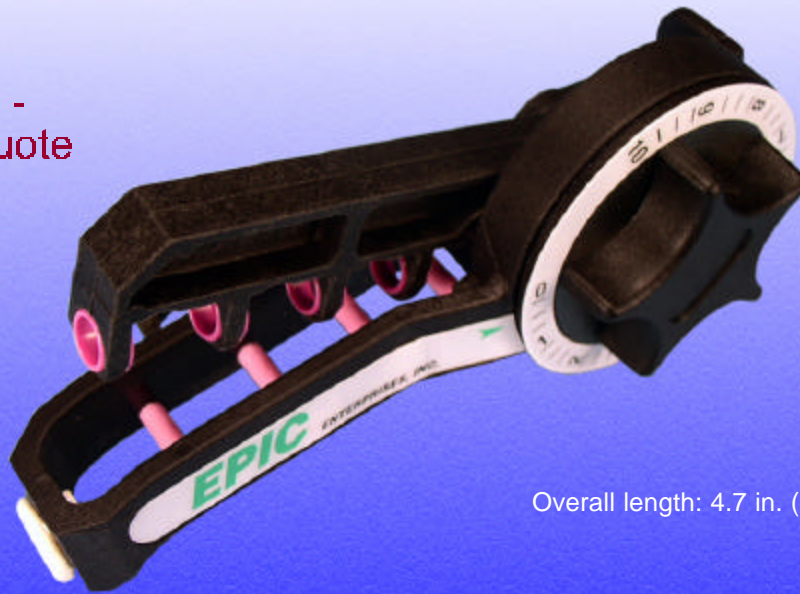

The Epic Dial Storage Tensor

In Stock -
Call for Quote

Overall length: 4.7 in. (120mm)

For Tension Control On:

- ◆ Volkmann / Verdol / ICBT / Hamel and Muschamp Cablers
- ◆ Superba Heatset Creels
- ◆ Any other application that requires smooth yarn tension

Smooth Control

The Epic Dial Storage Tensor EE380114-2A provides extremely smooth control of yarn tensions and allows for rapid dial-controlled tension adjustment when a different type of yarn is run on the machine.

Improved Yarn Quality

The Epic Dial Storage Tensor's design keeps all yarn contact over ceramics, eliminating the pinching and fiber damage that can result from using ball, disc, or capsule-type devices as they wear.

Durable Design

Large-diameter pins (3.5mm) for high-speed take-up of carpet and other heavy yarns.

Easily Adaptable

Many standard mounting brackets are available. Epic can also design brackets to fit your needs.